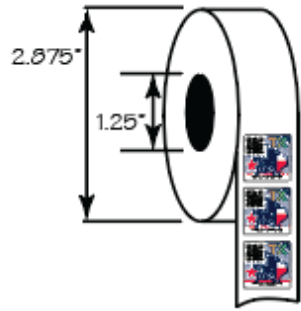

For Standard Label Guns

500 Labels / Roll

5,000 Labels / Case

For Machine Application

10,000 Labels / Roll

For Hand Application

10 Sheets of 80

800 per 10" x 13" Envelope