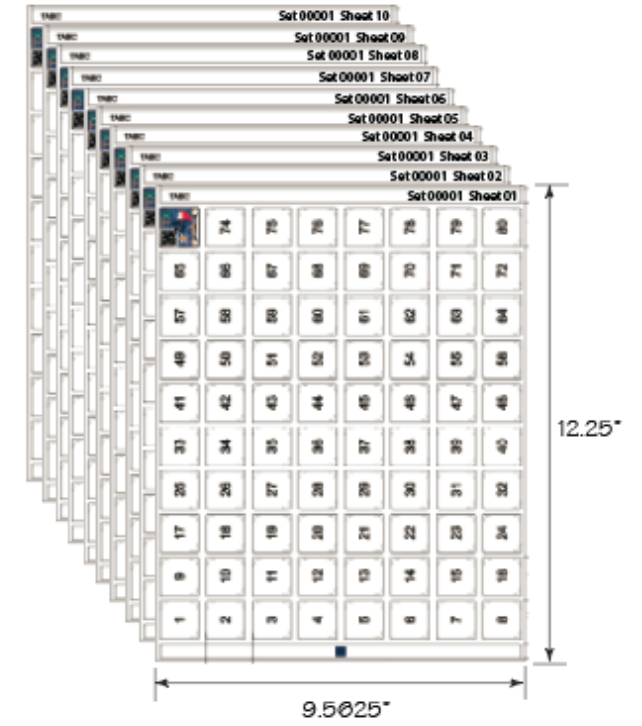

For Standard Label Guns

500 Labels / Roll

5,000 Labels / Case

For Machine Application

10,000 Labels / Roll

For Hand Application

10 Sheets of 80

800 per 10" x 13" Envelope